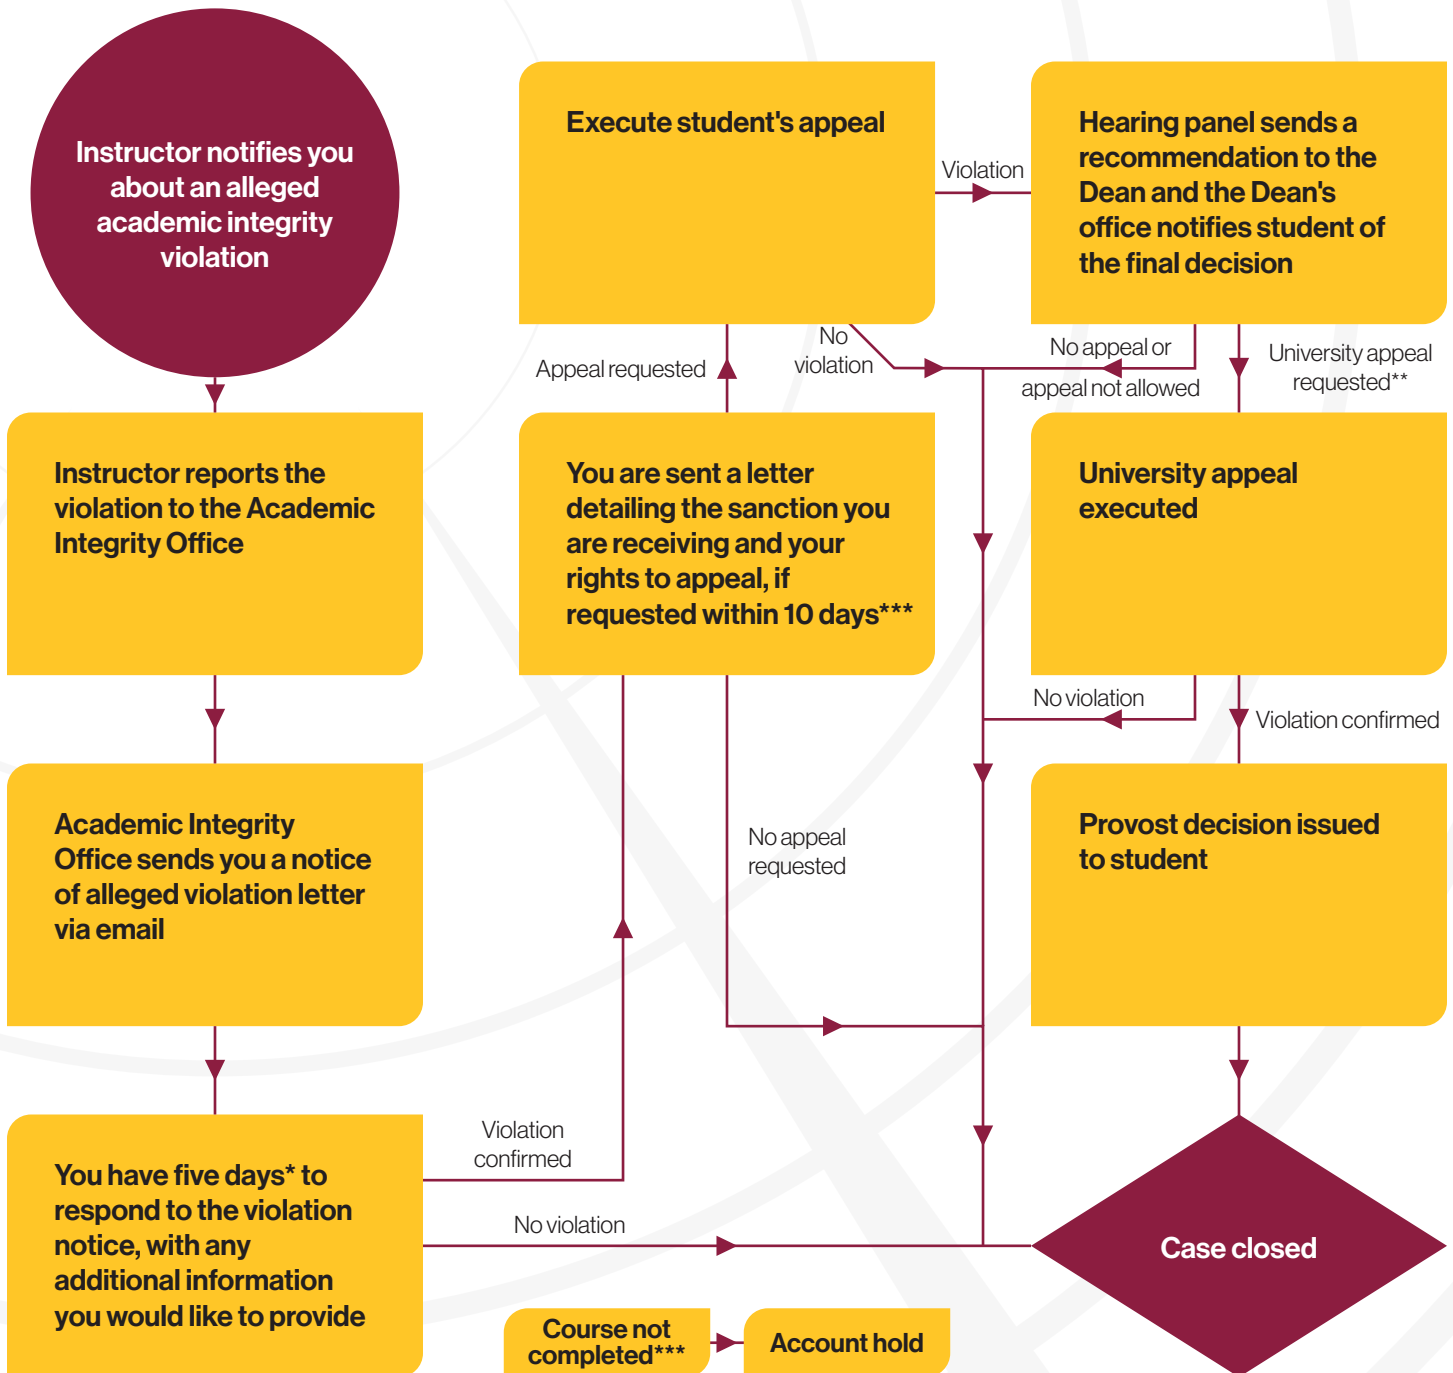

Ira A. Fulton Schools of Engineering Academic Integrity Violation Process for Students

***Definition of day:**

University business day, not including Saturday, Sunday, any officially recognized university employee holiday, or any day the University is closed.

****University level appeals are only available if the student is recommended for suspension or expulsion.**

*****All first offense sanctions include mandatory completion of the FSE Academic Integrity Remediation Course.**